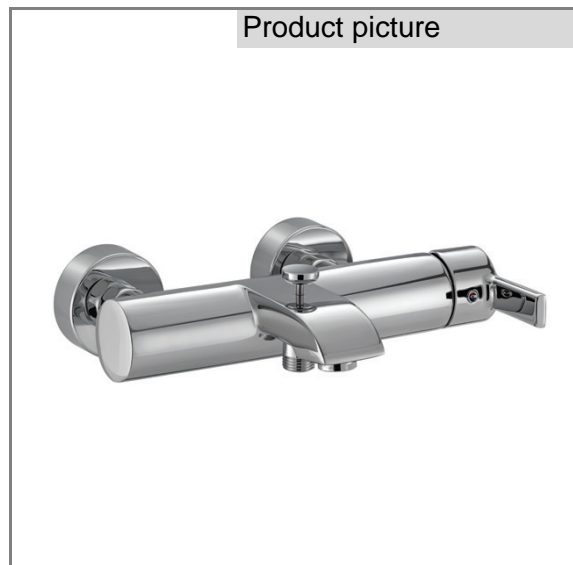

Product: **PASSION single lever bath and shower mixer DN 15**

Ref.: **RAK13002**

**Product description**

single lever bath and shower mixer DN 15  
 wall fastening  
 solid lever  
 ceramic cartridge with hot water safety device  
 aerator M 24 x 1  
 flow class CB  
 automatic diverter: shower to bath tub  
 shower connection 1/2 inch  
 protected against back flow  
 S-unions 1/2 x 3/4 inch  
 in accordance to EN 817

Finishes:  
 05 chrome plated

**Advertisement**

- \* KLUDI RAK LLC item no. RAK13002  
 PASSION single lever bath and shower mixer
- \*\* chrome plated brass, in accord. to EN 50930-6
- \*\*\* in accordance to EN 817 , EN 1717
- \*\*\*\* ceramic cartridge K-41 with hot water safety device

single lever bath and shower mixer, manufacturer KLUDI RAK LLC  
 KLUDI RAK PASSION item no. RAK13002  
 type: single lever bath and shower mixer, DN 15 / PN 10, chrome plated brass,  
 solid lever, chrome plated metal, ceramic cartridge K-41 with hot water safety device,  
 with automatic diverter: shower to bath tub, protected against back flow EN 1717,  
 wall fastening, bath tub filler with aerator M 24 x 1, flow class CB (max. 0.42 l/s),  
 shower connection 1/2 inch, S-unions 1/2 x 3/4 inch  
 dimensions: projection shower connection 134 mm, nozzle projection 180/200 mm,  
 lever projection 80 mm