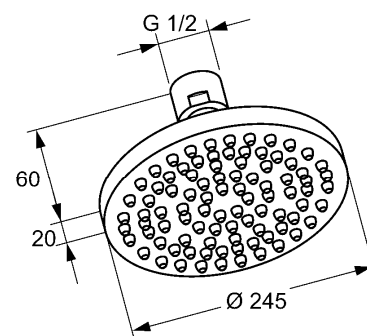

Product: **Overhead shower Ø 250 mm DN 15**

Ref.: **RAK12014**

Product description

overhead shower DN 15
 Ø 245 mm
 with swivel ball joint
 ½" inch female thread
 without shower arm

Finishes:
 chrome plated

Product picture

Advertisement

- * KLUDI RAK LLC overhead shower item no. RAK12014
- ** chrome plated brass/plastic
- *** ajar to DIN EN 1112

overhead shower, manufacturer KLUDI RAK LLC overhead shower item no. RAK12014, DN 15, chrome plated brass/plastic, flow rate at 3 bar max. 0,63 l/s, noise level DIN EN 4109 group I, without report no., diameter overhead shower Ø 245 mm, with ball joint, female thread connection 1/2 inch, with cleaning system, with 150 jets, for pressure type water heater, for continuous line heater,

Dimensional drawing

Flow rate diagram