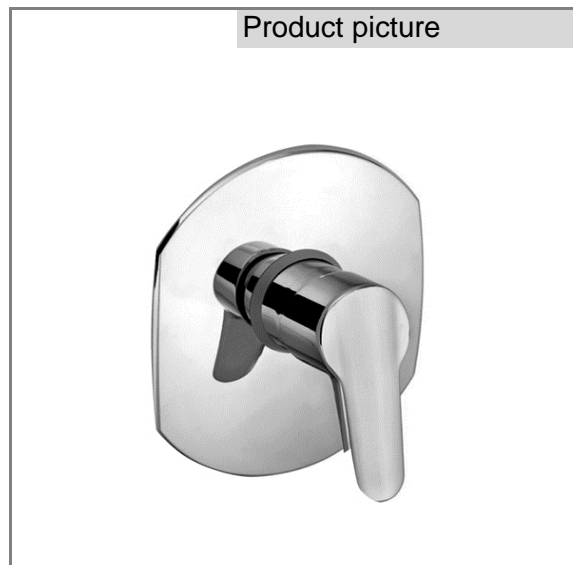

Product: **PROJECT concealed single lever shower mixer, trim set**

Ref.: **RAK11006**

Product description

concealed shower mixer
 trim set
 solid lever
 for pre-installation set item no. RAK38621

Finishes:
 05 chrome plated

Product picture

Advertisement

- * KLUDI RAK LLC item no. RAK11006
 PROJECT concealed shower mixer, trim set
- ** chrome plated brass/plastic
- *** in accordance to EN 817

concealed shower mixer trim set, manufacturer KLUDI RAK LLC
 KLUDI RAK PROJECT item no. RAK11006
 type: concealed shower mixer trim set, solid lever chrome plated brass,
 cover plate chrome plated plastic,
 dimensions: cover plate \varnothing 168/146 mm, projection ~ 90 mm, lever projection 80 mm
 suitable for pre-installation set item no. RAK38621, not included