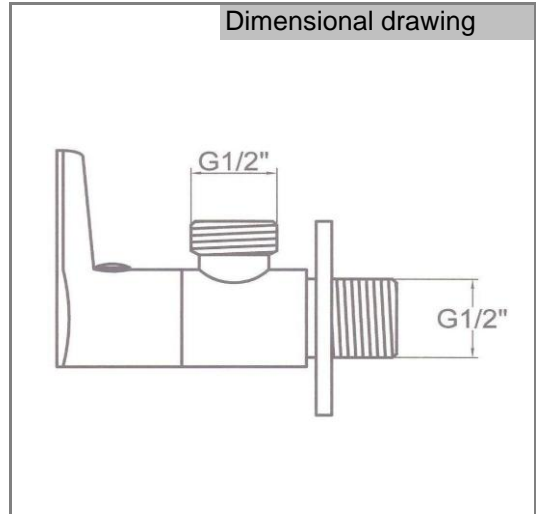

Product: **Brass Angle Valve DN 15**

Ref.: **RAK10018**

Product description

Brass Angle Valve 1/4 Turn (chrome)

Advertisement

- KLUDI RAK item no. RAK10018 chrome plated
- chrome plated brass
- ceramic disc fitting
- head part 1/2"
- connector set 1/2"
- brass handle
- pressure 6 bar maximum
- markings with hot and cold button
- rosette brass with chrome plating

KLUDI
RAK

Product picture

Dimensional drawing

Flow rate diagram