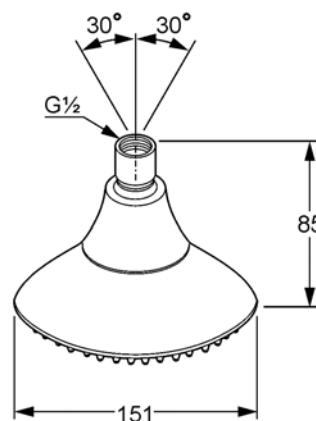

Product: **Overhead shower DN 15**

Ref.: **RAK10013**

**Product description**

overhead shower with swivel ball joint DN 15  
 overhead shower Ø 151 mm  
 female thread ½ inch  
 jet kind: rain shower  
 DIN EN 1112  
 without shower arm ½ inch RAK10012/RAK12013

Finishes:  
 chrome plated

**Product picture**

**Advertisement**

- \* KLUDI RAK LLC overhead shower item no. RAK10013
- \*\* chrome plated plastic/brass
- \*\*\* DIN EN 1112

overhead shower, manufacturer KLUDI RAK LLC overhead shower item no. RAK10013, DN 15, chrome plated plastic, flow rate 3 bar flow pressure max. 0,56 l/s, diameter overhead shower Ø 151 mm, with ball joint 1/2 inch female connection, with cleaning system, with 60 jets, for shower arm RAK10012/RAK12013, for pressure type water heater, for continuous line heater,

**Dimensional drawing**

**Flow rate diagram**