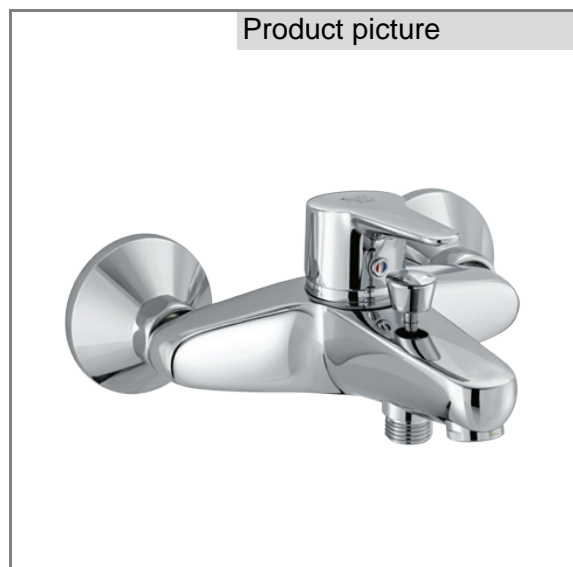

**Product:** POLARIS single lever bath and shower mixer DN 15

**Ref.:** RAK10002

**Product description**

single lever bath and shower mixer DN 15  
 wall fastening  
 solid lever  
 ceramic cartridge with hot water safety device  
 aerator M 24 x 1  
 flow class BB  
 automatic diverter: shower to bath tub  
 shower connection 1/2 inch  
 protected against back flow  
 S-unions 1/2 x 3/4 inch  
 in accordance to EN 817

Finishes:  
 05 chrome plated

**Advertisement**

- \* KLUDI RAK LLC item no. RAK10002  
 POLARIS single lever bath and shower mixer
- \*\* chrome plated brass, in accord. to EN 50930-6
- \*\*\* in accordance to EN 817 , EN 1717
- \*\*\*\* ceramic cartridge K-35 with hot water safety device

single lever bath and shower mixer, manufacturer KLUDI RAK LLC  
 KLUDI RAK POLARIS item no. RAK10002  
 type: single lever bath and shower mixer, DN 15 / PN 10, chrome plated brass,  
 solid lever, chrome plated metal, ceramic cartridge K-35 with hot water safety device,  
 with automatic diverter: shower to bath tub, protected against back flow EN 1717,  
 wall fastening, bath tub filler with aerator M 24 x 1, flow class B B (max. 0.42 l/s),  
 shower connection 1/2 inch, S-unions 1/2 x 3/4 inch, for pressure type water heater,  
 for continuous line heater  
 dimensions: projection shower connection 118 mm, nozzle projection 172/190 mm,  
 lever projection 84 mm