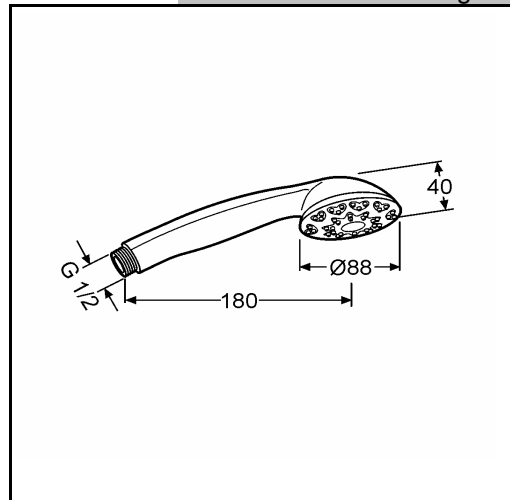

Product: **SHOWER 1 S Hand-held shower DN 15**

Ref.: **7310005-00**

Product description

hand-held shower
with rain shower
suitable for water heater with a flow
capacity of at least 13 l/min

Finishes:
05 chrome plated

Product picture

Dimensional drawing

Advertisement

- * KLUDI RAK LLC item no. 7310005-00
- ** chrome plated plastic
- *** in accordance to .. EN 1112

handshower DN 15, manufacturer KLUDI RAK LLC item no. 7310005-00, DN 15, chrome plated plastic, noise level DIN EN 4109 group I, without report no., flow class B (max. 0,42 l/s), cleaning system, rain shower, connection G 1/2, diameter shower head 88 mm, length 180 mm, for pressure type water heater, for continuous line heater, in accord. to ..EN 1112,