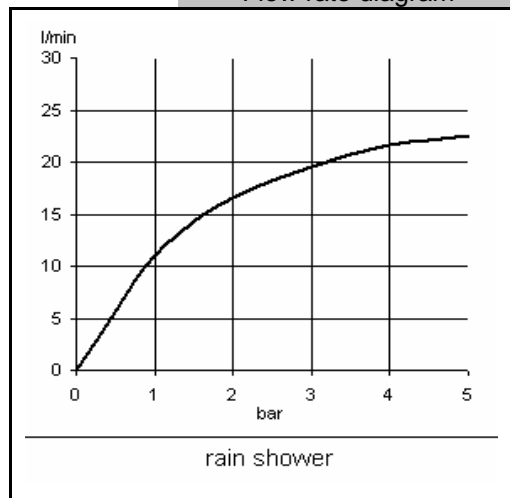

Flow rate diagram