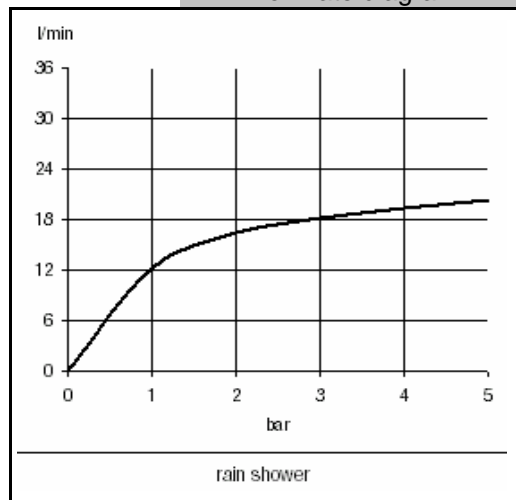

Flow rate diagram