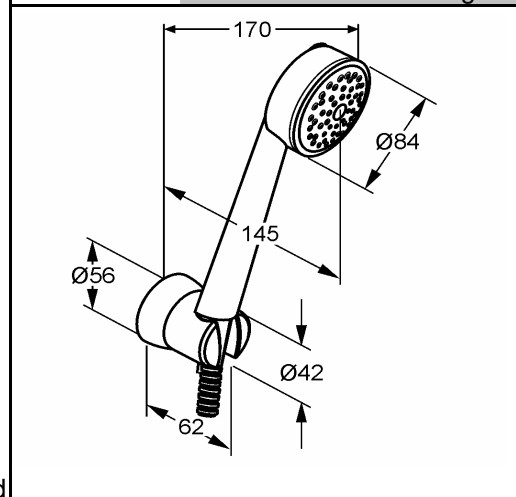

Product: **PRIME 1 S Bathtub set DN 15**

Ref.: **6065005-00**

Product description

Hand-held shower
with quick lime
deposit cleaning system
jet kind: rain shower
connection G 1/2"
shower hose G 1/2" x G 1/2" x 1250 mm
with conical nuts
fixed wall hook with screws and dowels

Finishes:
05 chrome plated

Advertisement

- * KLUDI RAK LLC Bathtub set 1 S
item no. 6065005-00
- ** chrome plated brass/plastic
- *** handshower in acc. to DIN EN 1112

Bathtub set 1 S, manufacturer KLUDI RAK LLC item no. 6065005-00, DN 15 chrome plated plastic, noise level DIN EN 4109 Group I, without report no., flow class B (max. 0,33 l/s), with quick lime deposit cleaning system, jet kind: rain shower, for pressure type water heater, for continuous line heater (at 0,15 l/s), connection G 1/2", diameter shower head Ø 84 mm, length 225 mm, for using with water pressure 1 - 5 bar, with shower hose G 1/2" x G 1/2" x 1250 mm with conical nuts, with fixed wall hook with screws and dowels,

Product picture

Dimensional drawing

Flow rate diagram

KLUDI
RAK