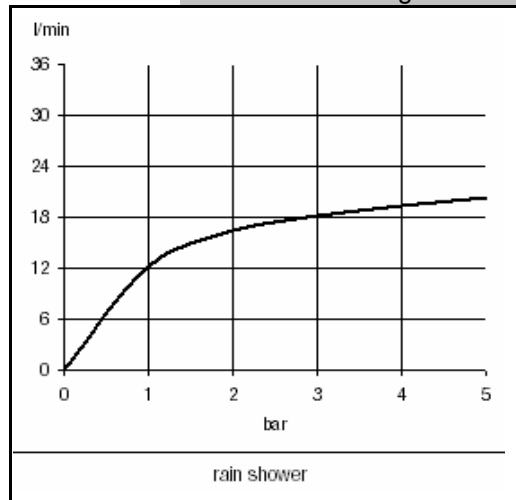

Flow rate diagram