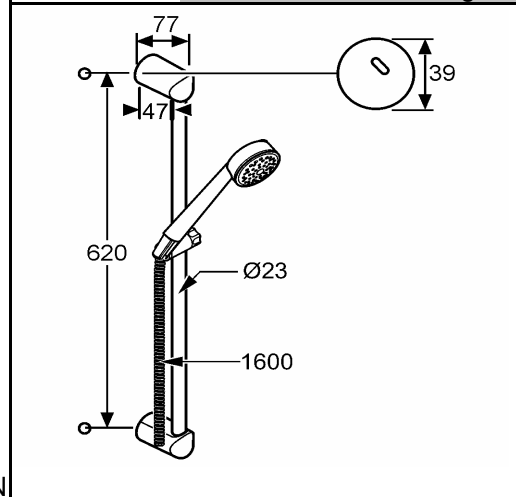

Product: **PRIME 1 S Shower set DN 15**

Ref.: **6063005-00**

Product description

L = 600

Wall bar with floating slider and shower hose shower hose G 1/2" x G 1/2" x 1600 mm with conical nuts Hand-held shower with quick lime deposit cleaning system jet kind: rain shower connection G 1/2"

Finishes:
05 chrome plated

Advertisement

- * KLUDI RAK LLC 1 S Shower set item no. 6063005-00
- ** chrome plated brass/plastic
- *** handshower in acc. to DIN EN 1112

1 S Shower set, manufacturer KLUDI RAK LLC item no. 6063005-00, 1 S Shower set with horizontal and vertical adjustable slider, Wall bar chrome plated brass/plastic, length 600 mm, for borehole distance 620 mm, sliding bar with pipe diameter 23 mm, with shower hose G 1/2" x G 1/2" x 1600 mm with conical nuts, with Hand-held shower 1 S, DN 15, chrome plated plastic, noise level DIN EN 4109 Group I, without report no., flow class B (max. 0,33 l/s), with quick lime deposit cleaning system, jet kind: rain shower, for pressure type water heater, for continuous line heater (at 0,15 l/s), connection G 1/2", diameter shower head Ø 84 mm, length 225 mm, for using with water pressure 1 - 5 bar,

Product picture

Dimensional drawing

Flow rate diagram

KLUDI
RAK