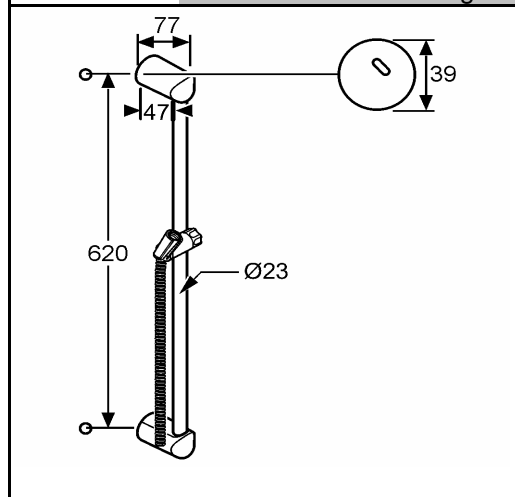

Product: **PRIME Wall bar**

Ref.: **6061005-00**

Product description

L = 600

Wall bar with floating slider and shower hose
shower hose G 1/2" x G 1/2" x 1600 mm
with conical nuts

Finishes:
05 chrome plated

Advertisement

- * KLUDI RAK LLC Wall bar item no. 6061005-00
- ** chrome plated brass / plastic

Wall bar, manufacturer KLUDI RAK LLC item no. 6061005-00, Wall bar with horizontal and vertical adjustable slider, Wall bar chrome plated brass/plastic, length 600 mm, for borehole distance 620 mm, sliding bar with pipe diameter 23 mm, with shower hose G 1/2" x G 1/2" x 1600 mm with conical nuts,

Product picture

Dimensional drawing

Flow rate diagram

KLUDI
RAK