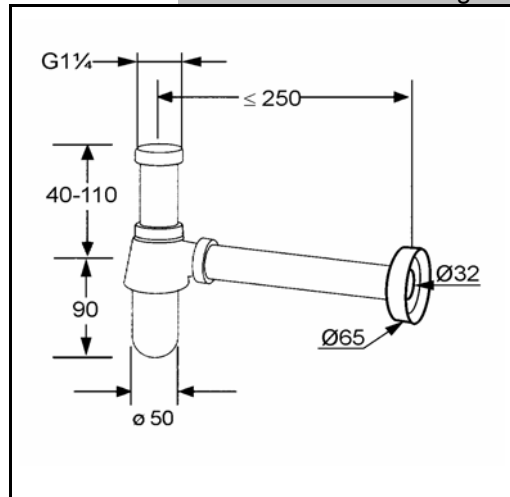

Product: **bottle trap 1 1/4"**

Ref.: **1010505-00**

Product description

bottle trap 1 1/4"
 G 1 1/4" x 32 mm
 with outlet tube 32 x 200 mm
 with wall flange (escutcheon)

Finishes:
 05 chrome plated

Product picture

Dimensional drawing

Flow rate diagram

Advertisement

- * KLUDI RAK LLC item no. 1010505-00
- ** chrome plated brass, ..EN 50930-6
- *** in accordance to .. EN 274

bottle trap 1 1/4, manufacturer KLUDI RAK LLC item no. 1010505-00, chrome plated brass, rosette chrome plated diameter 65 mm, for wash basin, in acc. to DIN EN 274/19545, with outlet tube DN 32 x 200 mm, adjustable drain pipe 40 - 110 mm, diameter siphon 50 mm, for wall connection ≤ 250 mm,